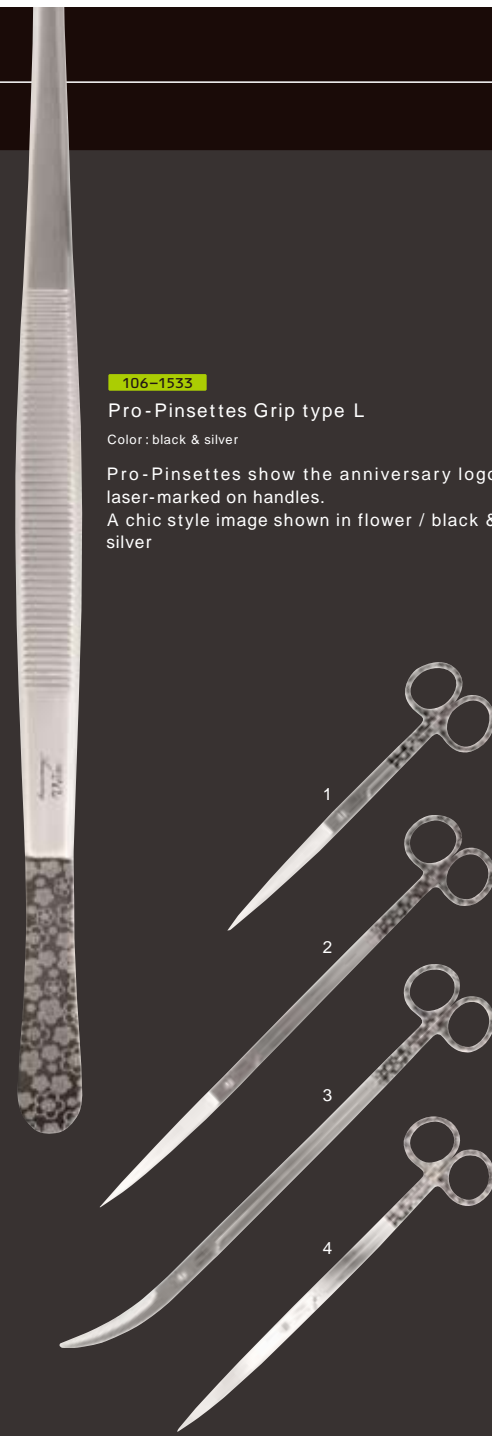

106-1533
Pro-Pinsettes Grip type L
Color: black & silver

Pro-Pinsettes show the anniversary logo laser-marked on handles. A chic style image shown in flower / black & silver

- 106-1323 1 Pro-Scissors Short(Straight type)
  Color: black & silver
- 106-1453 2 Trimming Scissors(Straight type)
  Color: black & silver
- 106-1443 3 Pro-Scissors Force
  Color: black & silver
- 106-1343 4 Pro-Scissors Wave
  Color: black & silver
- 106-0013 Pinsettes S
  Color: black & silver
- 106-0023 Pinsettes M
  Color: black & silver
- 106-0033 Pinsettes L
  Color: black & silver
- 106-0043 Pinsettes XL
  Color: black & silver
- 106-1303 Pro-Scissors Spring(Straight type)
  Color: black & silver
- 106-1313 Pro-Scissors Spring(Curve type)
  Color: black & silver
- 106-1333 Pro-Scissors Short(Curve type)
  Color: black & silver
- 106-1353 Pro-Scissors Angle
  Color: black & silver
- 106-1363 Pro-Scissors Nude
  Color: black & silver
- 106-1373 Pro-Scissors M
  Color: black & silver
- 106-1383 Pro-Scissors L
  Color: black & silver
- 106-1393 Pro-Beak
  Color: black & silver
- 106-1413 Pro-Pinsettes Triangle type M
  Color: black & silver
- 106-1423 Pro-Pinsettes Triangle type L
  Color: black & silver
- 106-1463 Trimming Scissors(Curve type)
  Color: black & silver
- 106-1473 Pro-Pinsettes Curve type M
  Color: black & silver
- 106-1483 Pro-Pinsettes Curve type L
  Color: black & silver
- 106-1513 Pro-Pinsettes Grip type S
  Color: black & silver
- 106-1523 Pro-Pinsettes Grip type M
  Color: black & silver