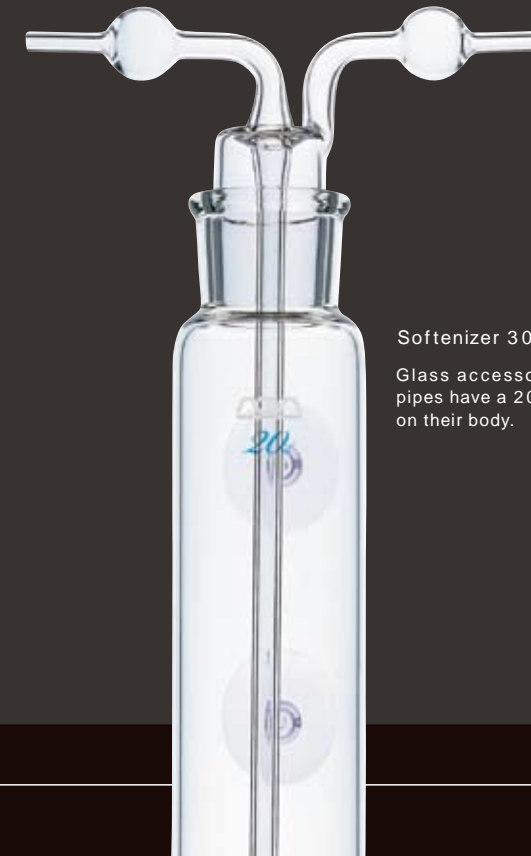

1 Pollen Glass TYPE-2 for CO	2 Pollen Glass TYPE-3 for CO	3 New Pollen Glass for CO	4 Pollen Glass Large 300 for CO	5 Pollen Glass Beetle 500 for CO	6 CO Bubble Counter	7 AP Glass AP premium fish food is included.	8 Lily Pipe (Outflow) P-1 100	9 Lily Pipe (Outflow) P-2 130	網Lily Pipe (Outflow) P-4 130	網Lily Pipe (Outflow) P-6 170	管New Lily Pipe (Inflow) V-3 130	網New Lily Pipe (Inflow) V-5 130	網New Lily Pipe (Inflow) V-7 170	網New Lily Pipe (Inflow) V-1 100	網New Lily Pipe (Inflow) V-2 130	網New Lily Pipe (Inflow) V-4 130	網New Lily Pipe (Inflow) V-6 170	網New Lily Pipe (Inflow) V-8 200
Pollen Glass for CO	Pollen Glass Mini for CO	Pollen Glass Large 200 for CO	Pollen Glass Beetle 300 for CO	Pollen Glass Beetle 400 for CO	Lily Pipe Mini (Outflow) P-1 100	Lily Pipe Mini (Outflow) P-2 130	Lily Pipe Mini (Inflow) V-1 130											
Softener 20 Ø10	Softener 20 Ø13	Softener 50 Ø10	Softener 50 Ø13	Softener 50 Ø17	Softener 300 Ø17													

Solar series in 3 premium colors producing the beauty of aquarium in a sophisticated style.