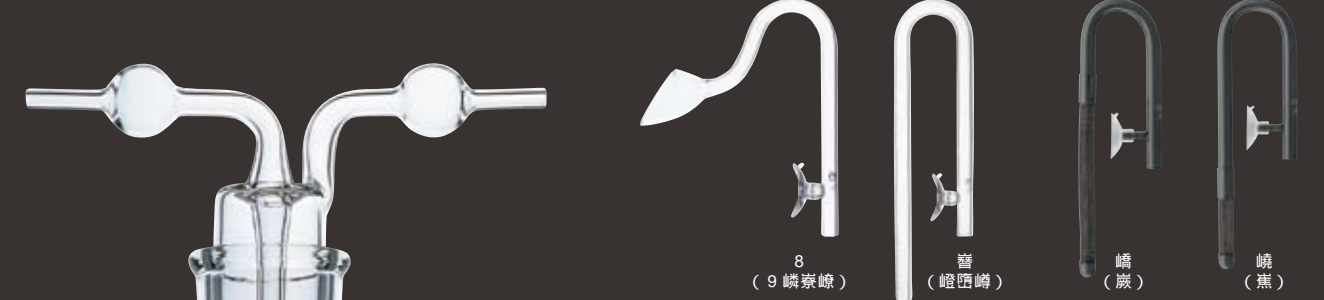

Softener 300 Ø13
Glass accessories and filtration pipes have a 20th anniversary logo on their body.

8 (9 網家網) 管 (網西網) 網 (網) 網 (網)